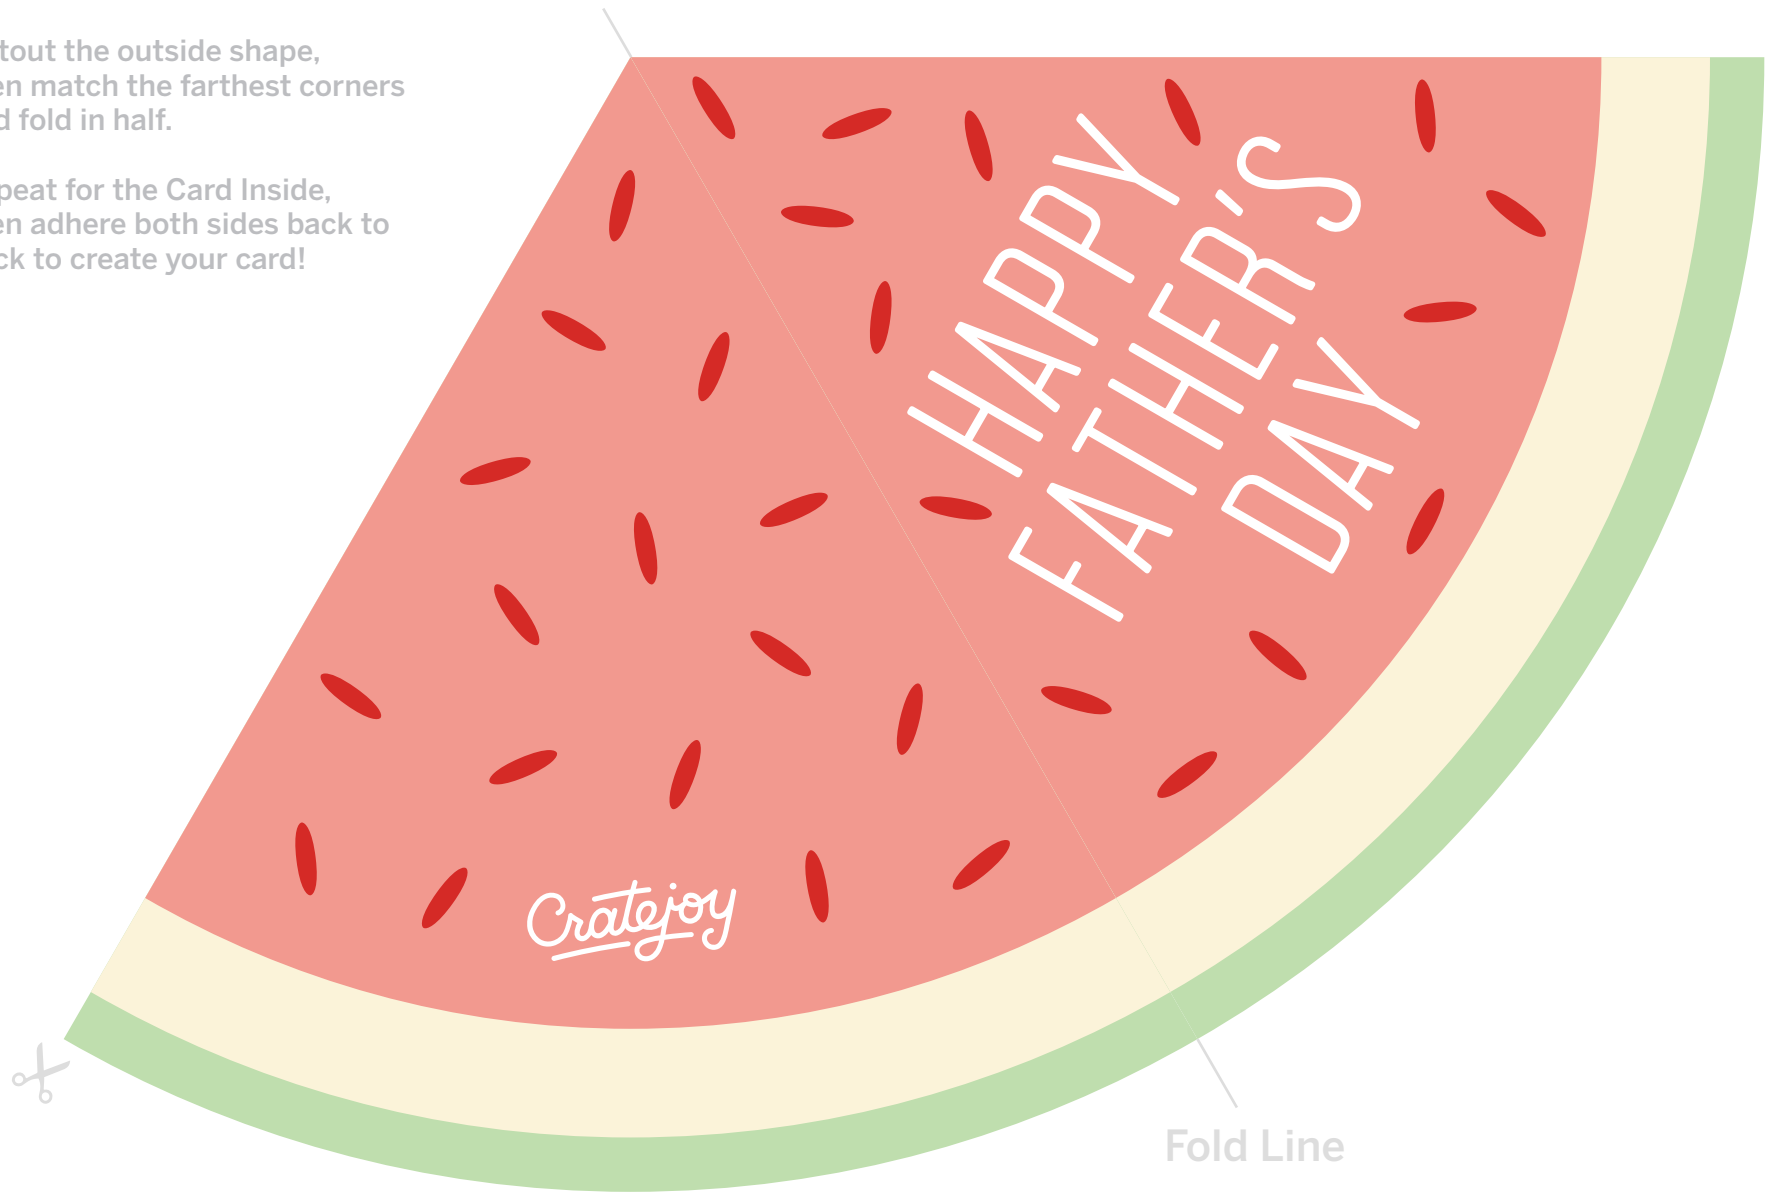

# Cratejoy Card Outside

Cutout the outside shape, then match the farthest corners and fold in half.

Repeat for the Card Inside, then adhere both sides back to back to create your card!

Cutout the outside shape, then match the farthest corners and fold in half.

Repeat for the Card Outside, then adhere both sides back to back to create your card!