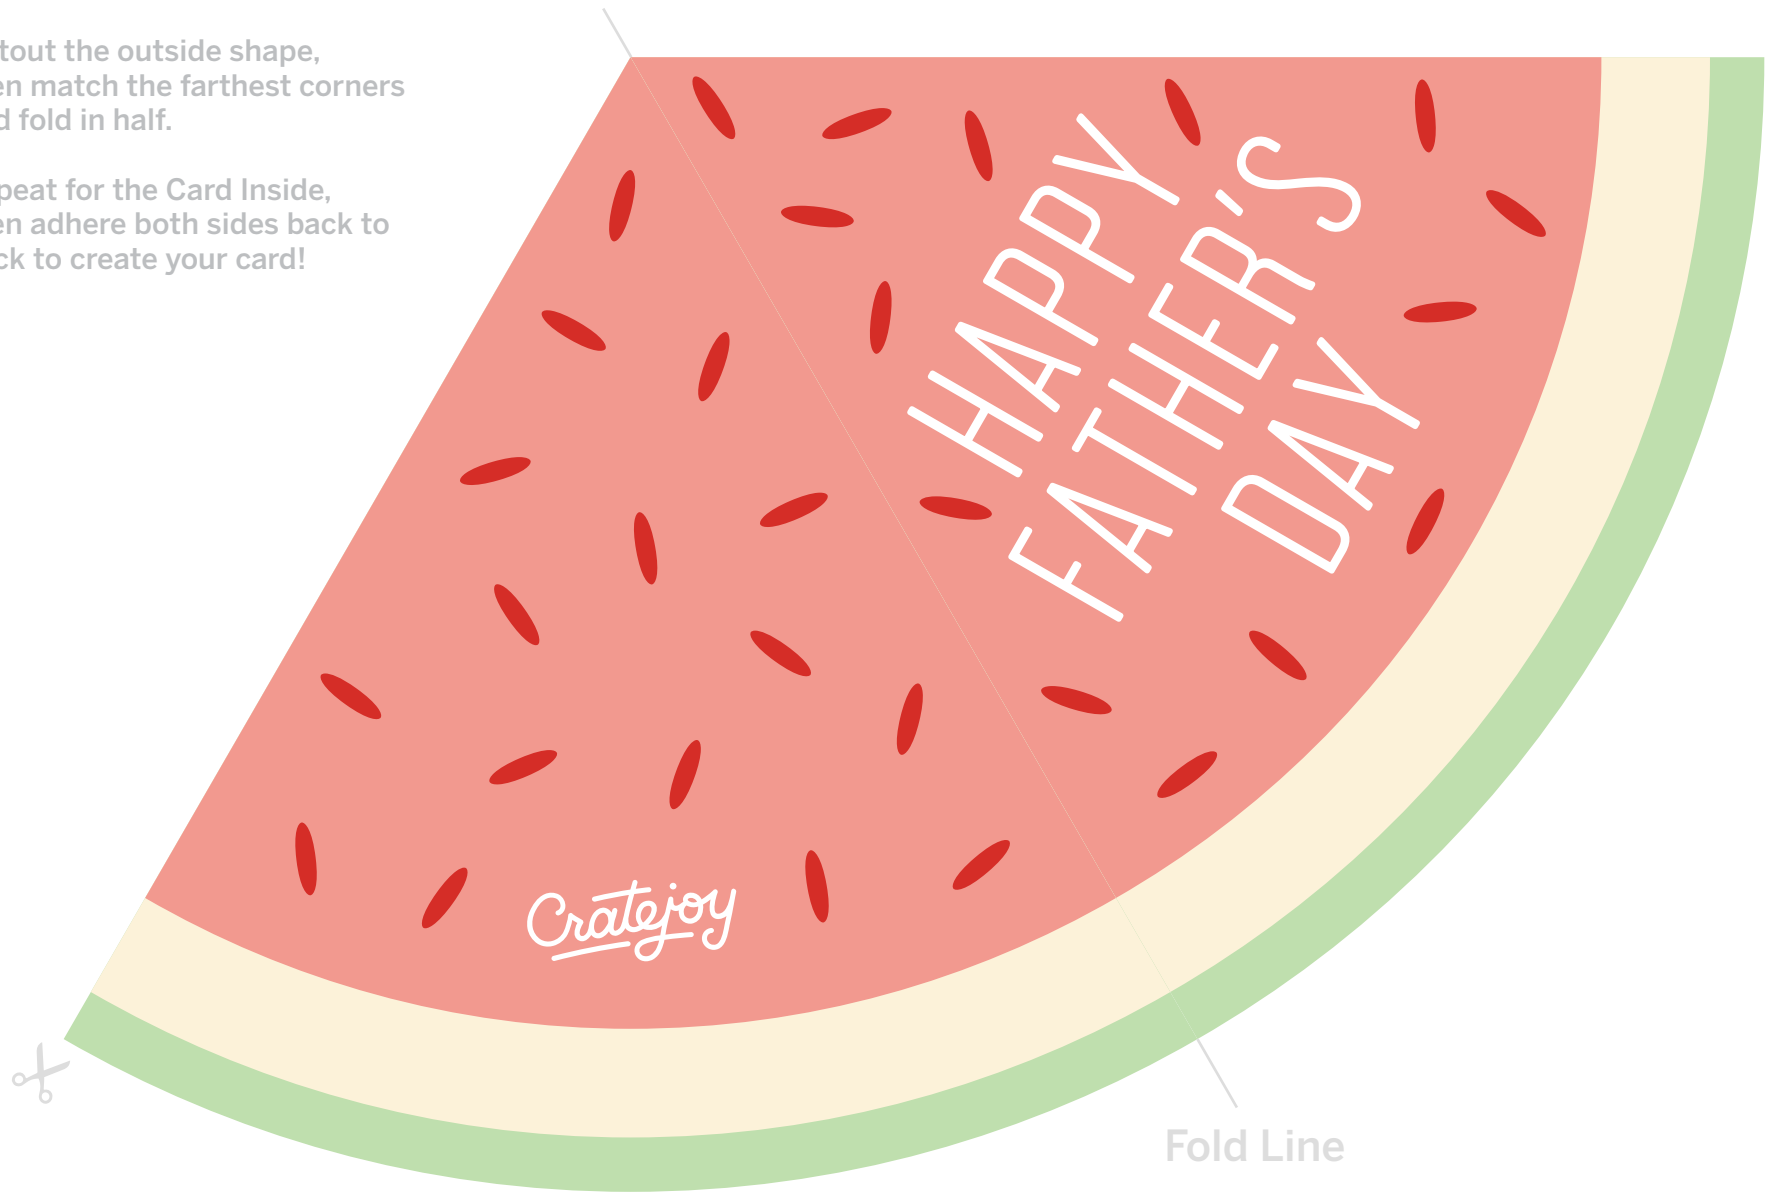

# Cratejoy Card Outside

Cutout the outside shape, then match the farthest corners and fold in half.

Repeat for the Card Inside, then adhere both sides back to back to create your card!

Cutout the outside shape, then match the farthest corners and fold in half.

Repeat for the Card Outside, then adhere both sides back to back to create your card!